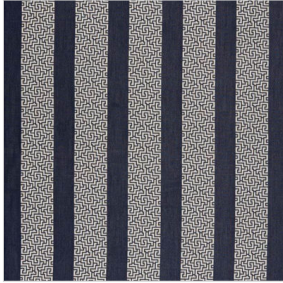

JF FABRICS

YS_BLUEWHITE UPHOLSTERY

JAGGER
68J7161
FABRIC

LATTICE
69J6581
FABRIC

BROOKLYN
98J6821
FABRIC

HURNDALE
68J6831
FABRIC

PIRKO
69J6831
FABRIC

HICKEN
68J7161
FABRIC