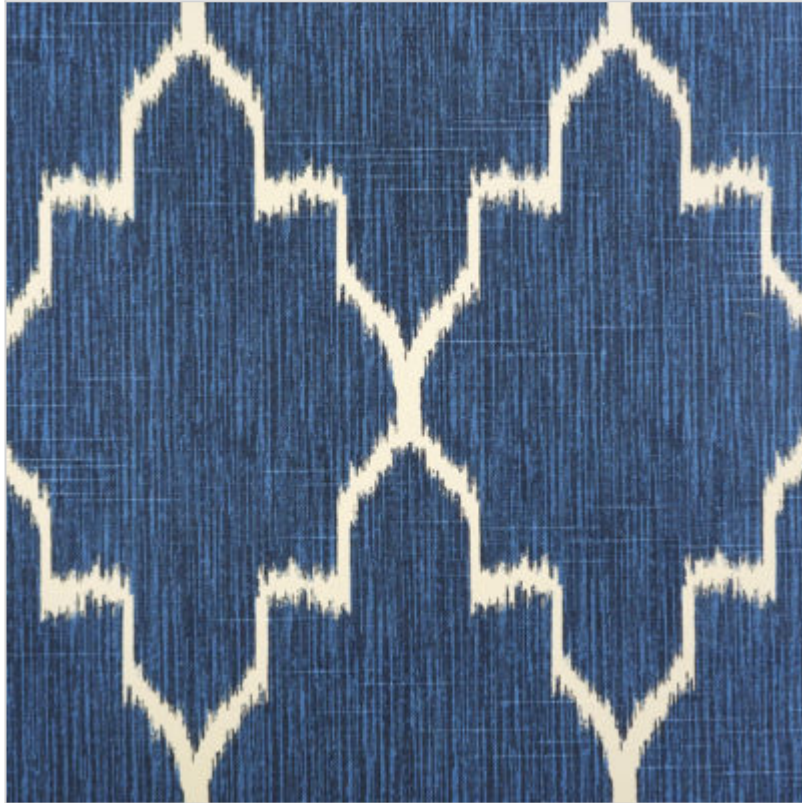

# JF FABRICS

HONE

GATEWAY

68J6611

FABRIC