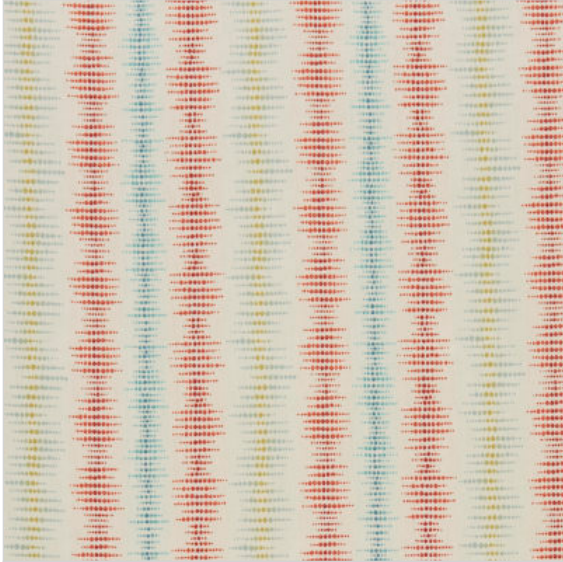

JF FABRICS

KELLEY

FOUNTAIN

62J8401

FABRIC

EMULATE

65J8591

FABRIC