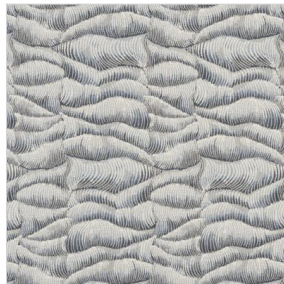

## KUCHMA

NETWORK

98S101  
FABRIC

HARROD

99S101  
FABRIC

SOUNDWAVE

96J8921  
FABRIC

TEMPO

93J8921  
FABRIC

TEMPO

99J8921  
FABRIC

WAVY

65J8921  
FABRIC

HOUNDSTOOTH

32J8921  
FABRIC

STICKS