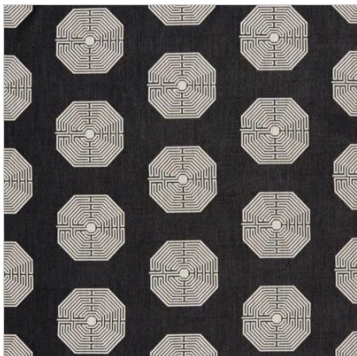

# JF FABRICS

MHD\_ETHNIC\_BLACK WITH WHITE CONTRAST

HARLOW  
99J4994  
FABRIC

CRISSCROSS  
98J7911  
FABRIC

HICKEN  
99J7151  
FABRIC

QUANTUM  
98J7151  
FABRIC

SIMCOE  
98J7031  
FABRIC