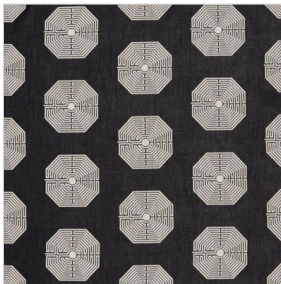

JF FABRICS

MHD_ETHNIC_BLACK WITH WHITE CONTRAST

HARLOW
99J4994
FABRIC

CRISSCROSS
98J7911
FABRIC

BACALL
98J6821
FABRIC

HICKEN
99J7151
FABRIC

QUANTUM
98J7151
FABRIC

SIMCOE
98J7031
FABRIC

ANGOLA
99J6621
FABRIC