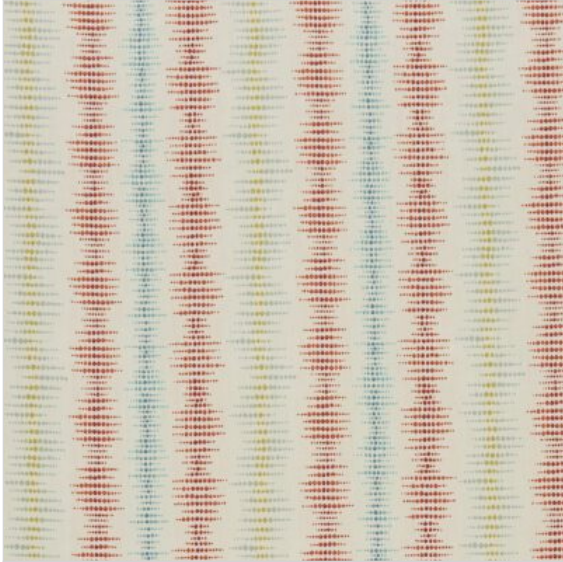

# JF FABRICS

KELLEY

FOUNTAIN

62J8401

FABRIC

EMULATE

65J8591

FABRIC