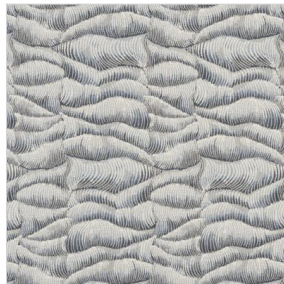

## KUCHMA

NETWORK

98SJ101  
FABRIC

HARROD

99SJ101  
FABRIC

SOUNDWAVE

96J8921  
FABRIC

TEMPO

93J8921  
FABRIC

TEMPO

99J8921  
FABRIC

WAVY

65J8921  
FABRIC

HOUNDSTOOTH

32J8921  
FABRIC

STICKS