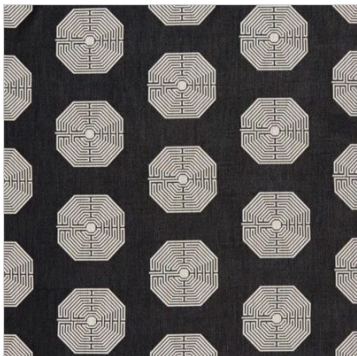

JF FABRICS

MHD_ETHNIC_BLACK WITH WHITE CONTRAST

HARLOW
99J4994
FABRIC

CRISSCROSS
98J7911
FABRIC

HICKEN
99J7151
FABRIC

QUANTUM
98J7151
FABRIC

SIMCOE
98J7031
FABRIC