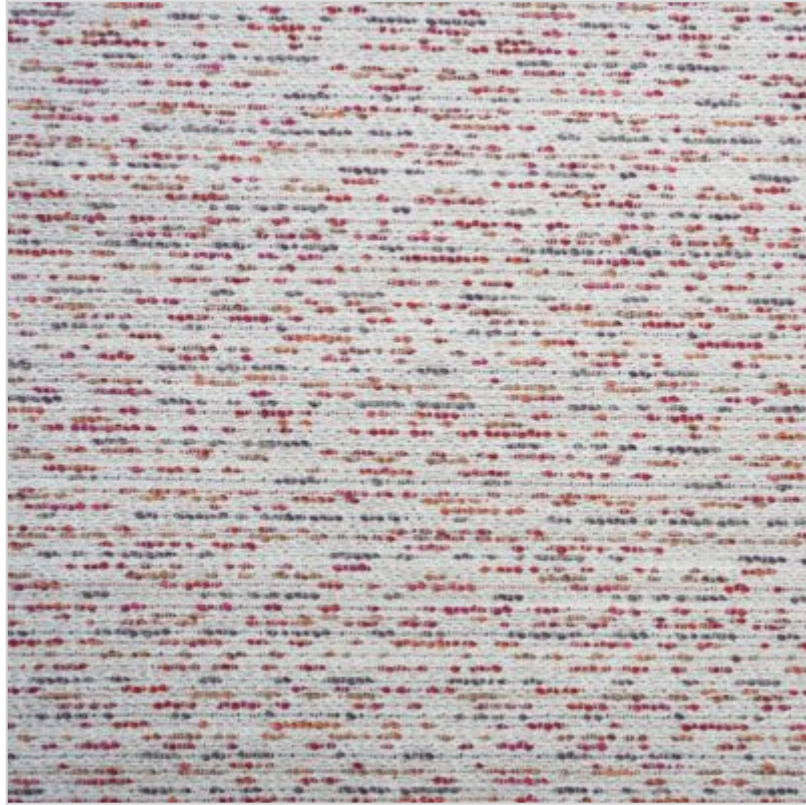

# JF FABRICS

PETER'S CONDO

DOTTY

44J8911

FABRIC